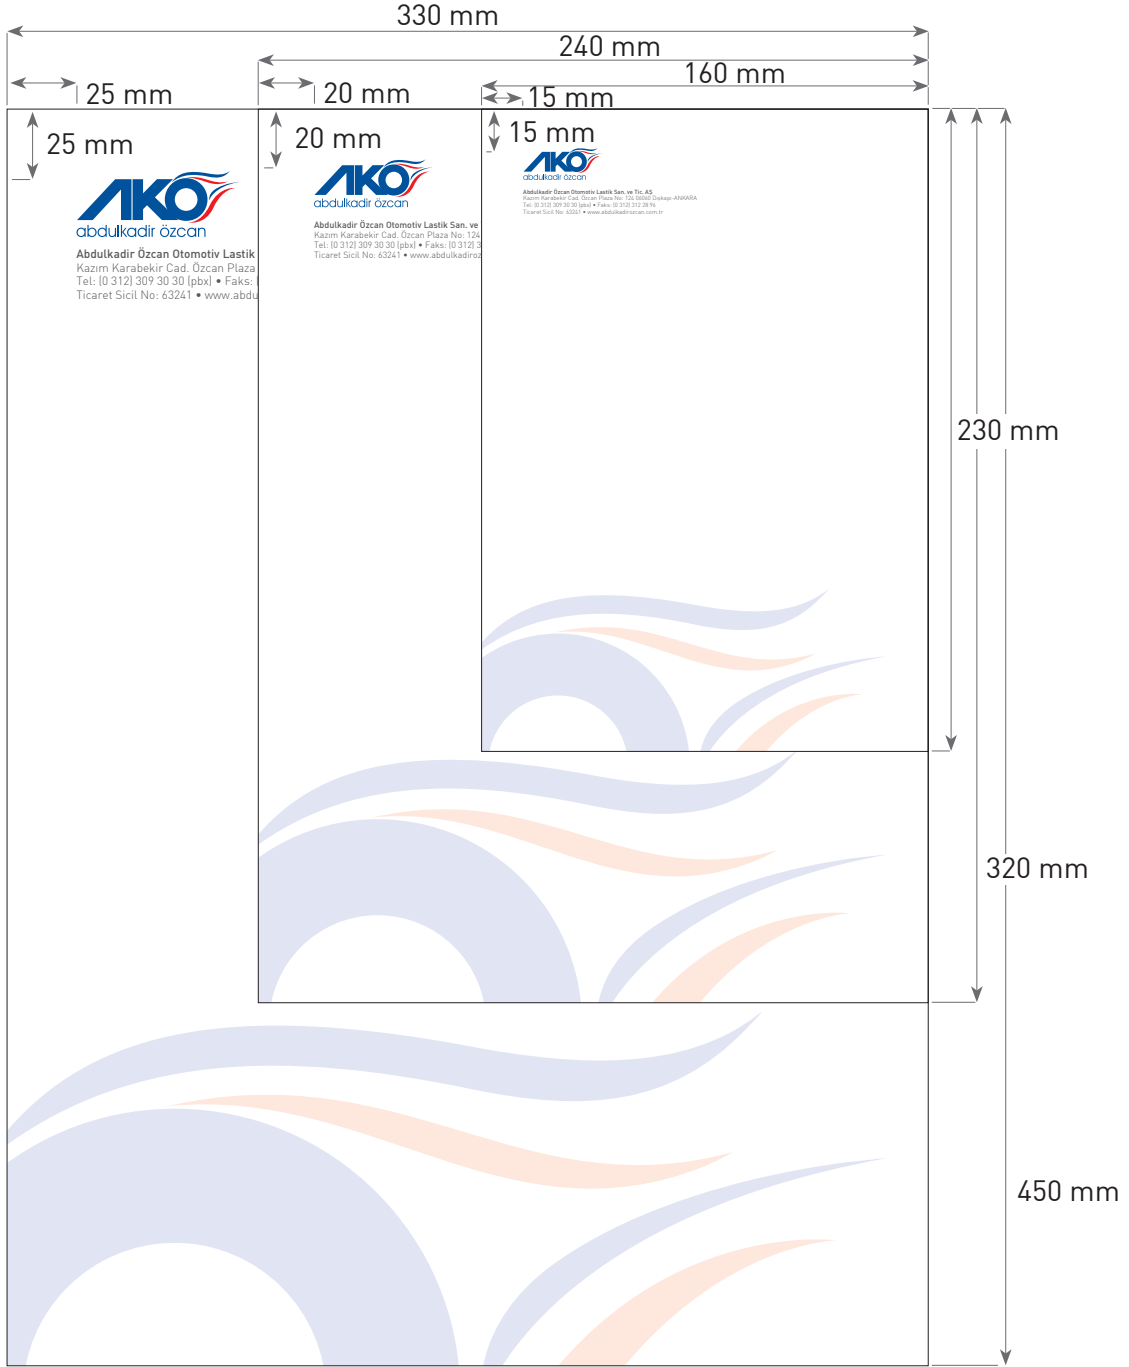

Torba Zarf

Abdukkadir Özcan Otomotiv Lastik San. ve Tic. AŞ
Kazım Karabekir Cad. Özcan Plaza No: 124 06060 Dışkapı - ANKARA
Tel: (0 312) 309 30 30 (pbx) • Faks: (0 312) 312 28 96
Ticaret Sicil No: 63241 • www.abdukkadirozcan.com.tr

→ DINbek Medium (6 pt, 9 pt, 12 pt)

→ DINbek Light (6 pt, 9 pt, 12 pt)